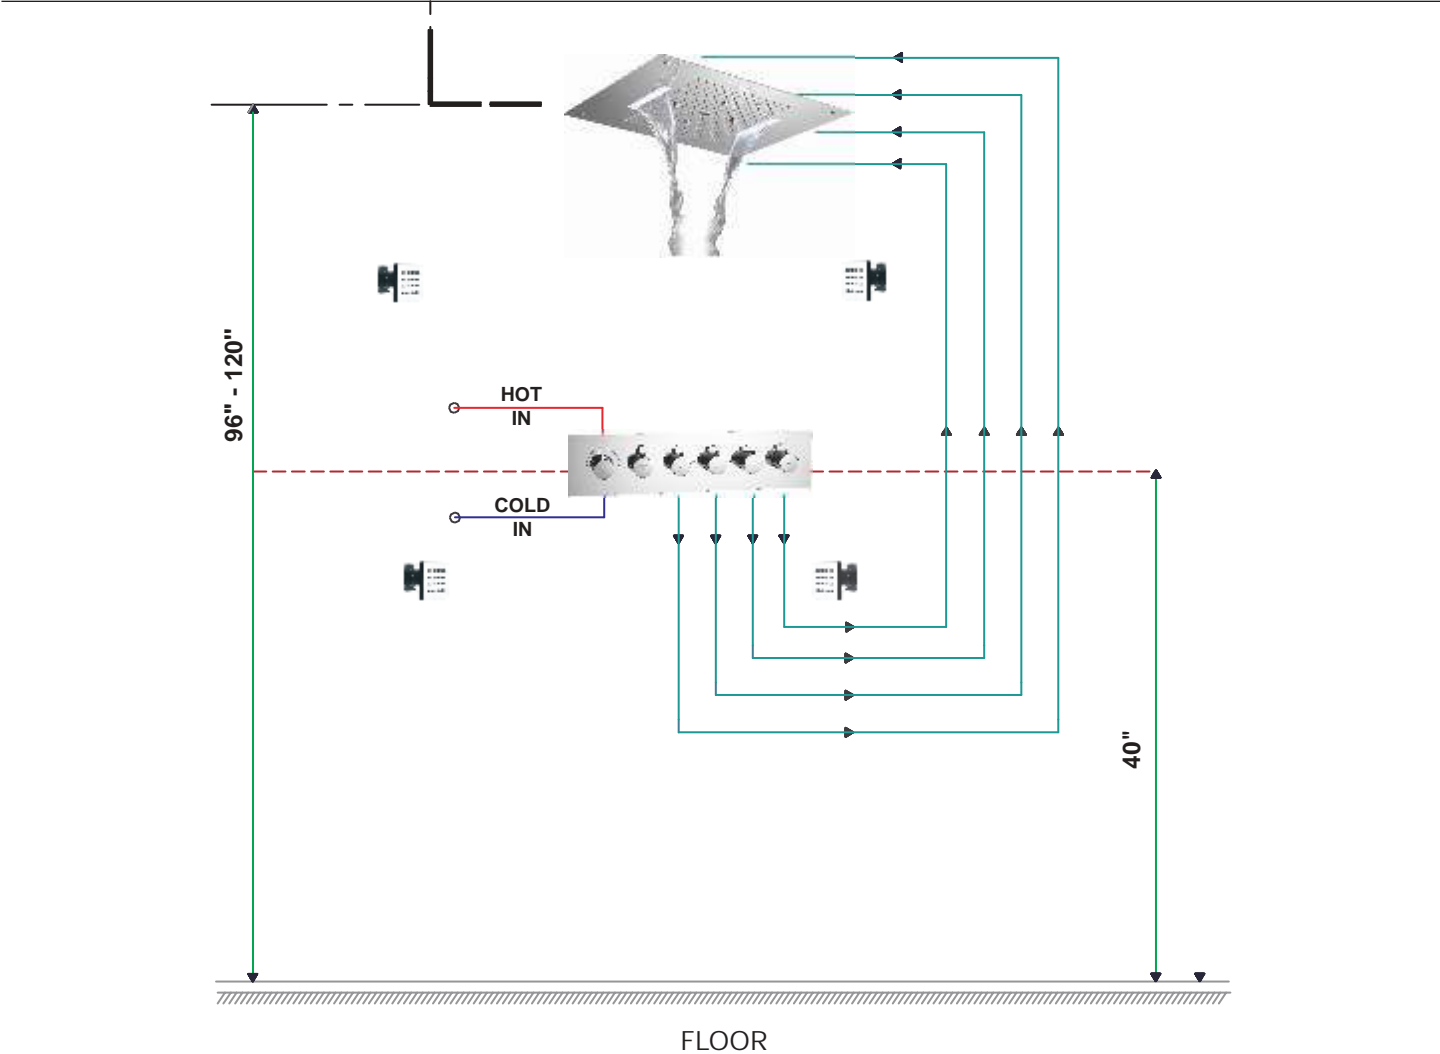

SHWF55A21 →
4 Function Shower
30980/-

DIMF05A21 →
5 Function Diverter
30980/-

1.95"x1.95" ← BSBS04A11
Body Shower
1080/-

4
FUNCTION

Mist Flow

Rain Flow

Foam Flow

Foam Flow