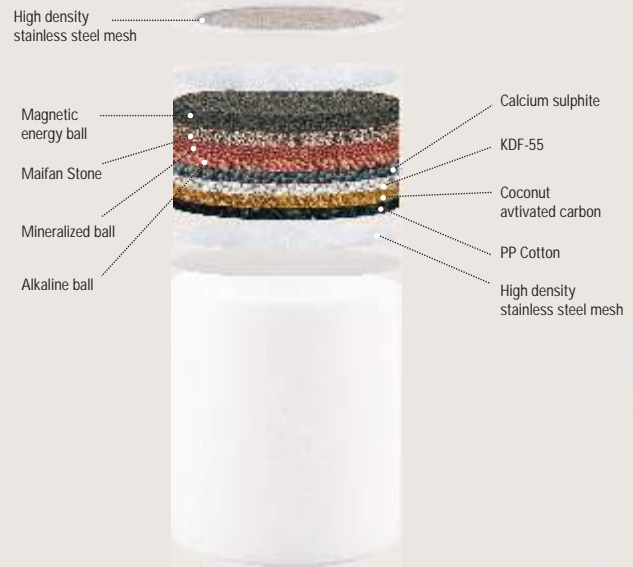

FOR THOSE WHO CARE FOR HAIR

NO MORE
HAIR DAMAGE

chlorine free water every time you shower

FILTER SHOWER

Multi Stages Filtration

SHWFROA51
Water Filter Overhead Shower
` 2920/-

ADVANTAGES

- Softens Hard Water
- Removes Chlorine
- Prevent dry skin and wrinkling
- Stimulates autoimmune system
- Protect colour treated hair
- Gives you higher energy levels
- Protect skin's natural oils
- Prevent dry and brittle hair