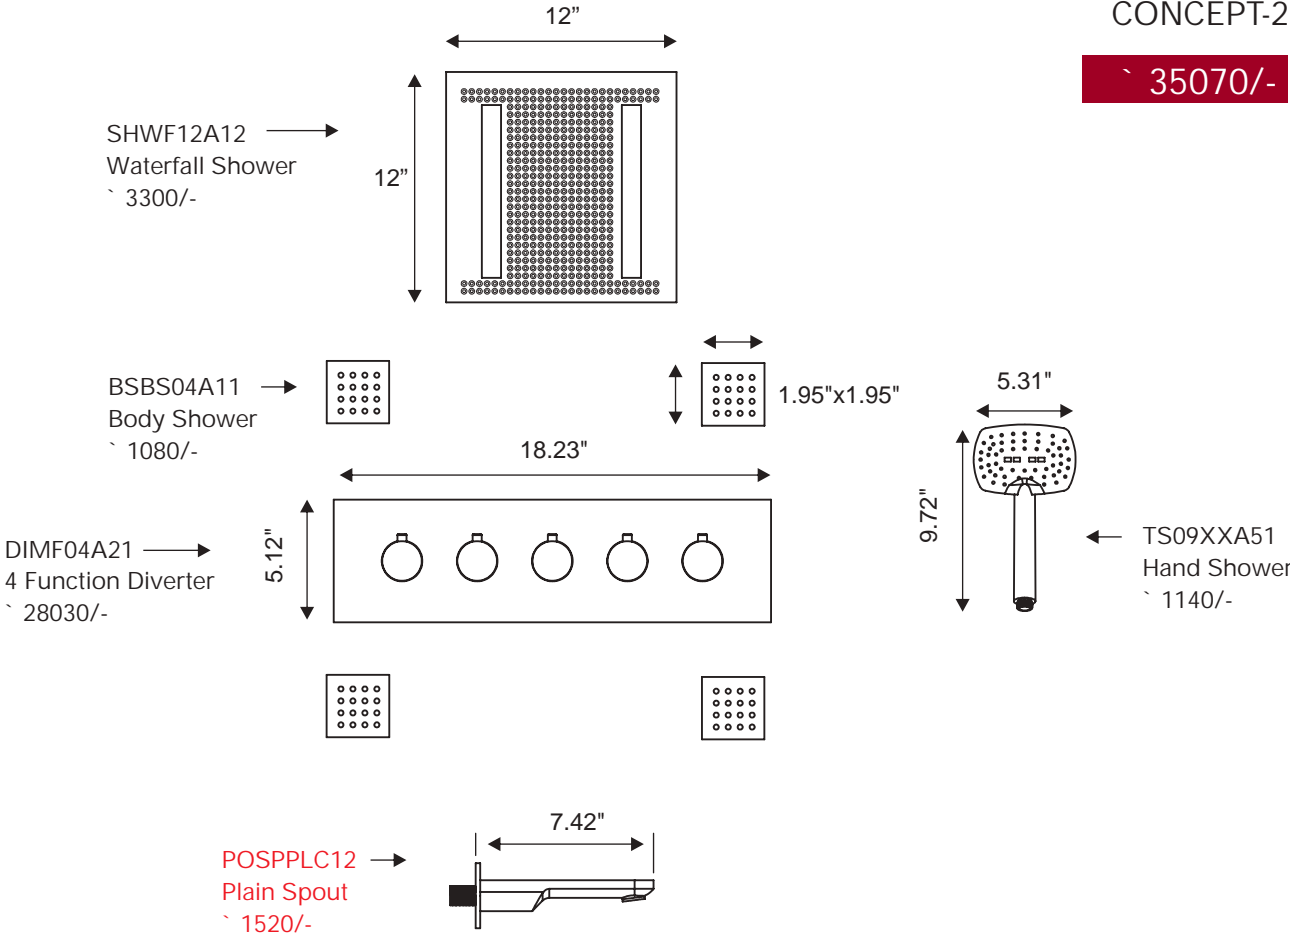

4 FUNCTION DIVERTER CONCEPT-2

35070/-