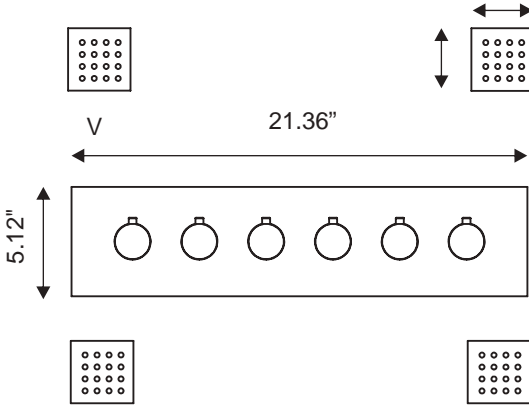

SHWF55A21 →
4 Function Shower
30980/-

DIMF05A21 →
5 Function Diverter
30980/-

1.95"x1.95" ← BSBS04A11
Body Shower
1080/-

4
FUNCTION

Mist Flow

Rain Flow

Foam Flow

Foam Flow