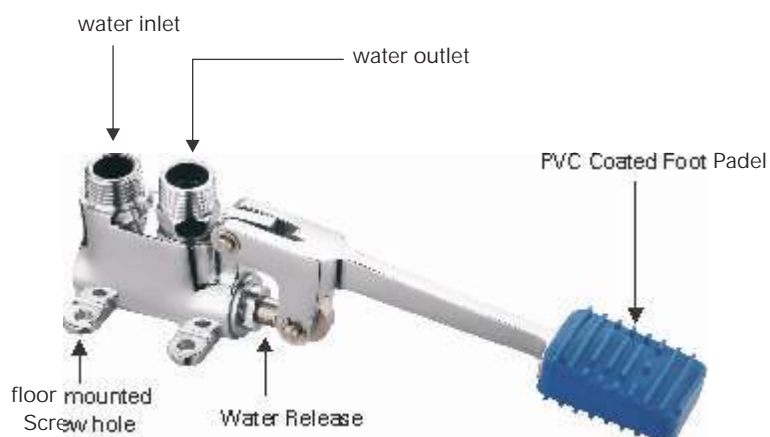

SPFOXXC12
Foot Operated Tap Heavy
~ 4470/-

FOOT OPERATED TAP

This is the most essential part of this system
which uses a HEAVY DUTY complete BRASS
piston.

Scan for
Foot Valve Working
Video Link