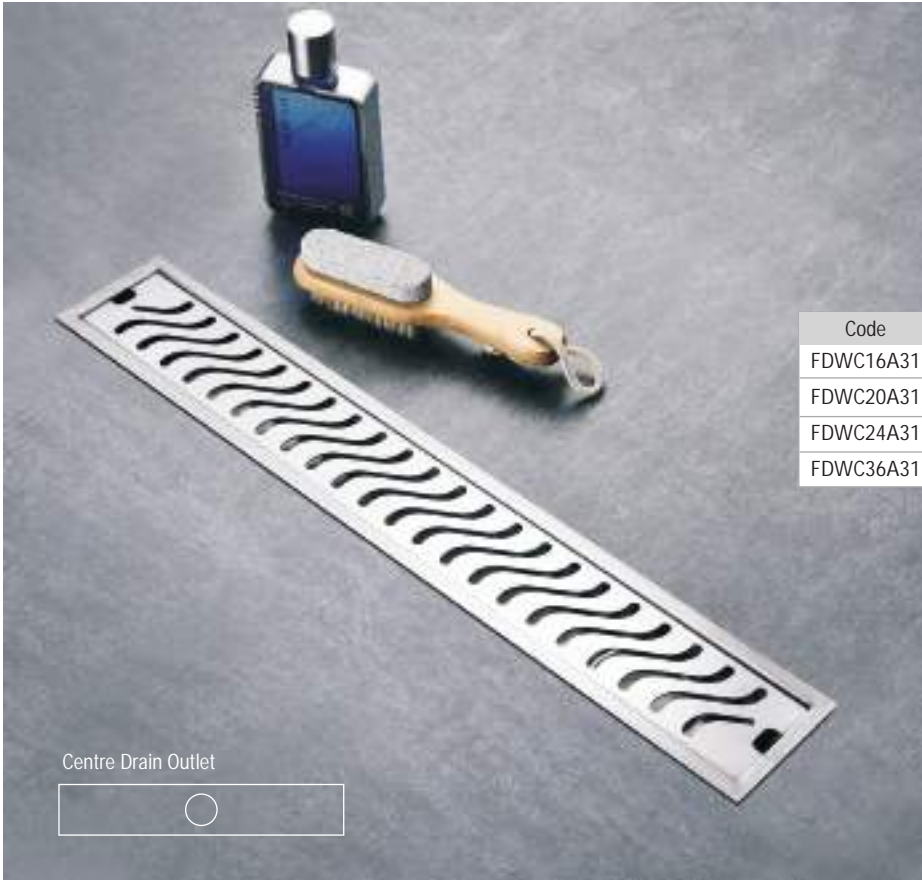

FLOOR DRAINERS SS 304

WAVE FLOOR DRAINER CENTRE HOLE

Code	Product Description	Size	MRP `
FDWC16A31	Floor Drainer Centre Hole 16"	100mm x 400mm	2640/-
FDWC20A31	Floor Drainer Centre Hole 20"	100mm x 500mm	3360/-
FDWC24A31	Floor Drainer Centre Hole 24"	100mm x 600mm	4500/-
FDWC36A31	Floor Drainer Centre Hole 36"	100mm x 900mm	6700/-

Frame : 0.8mm Top : 1.2mm