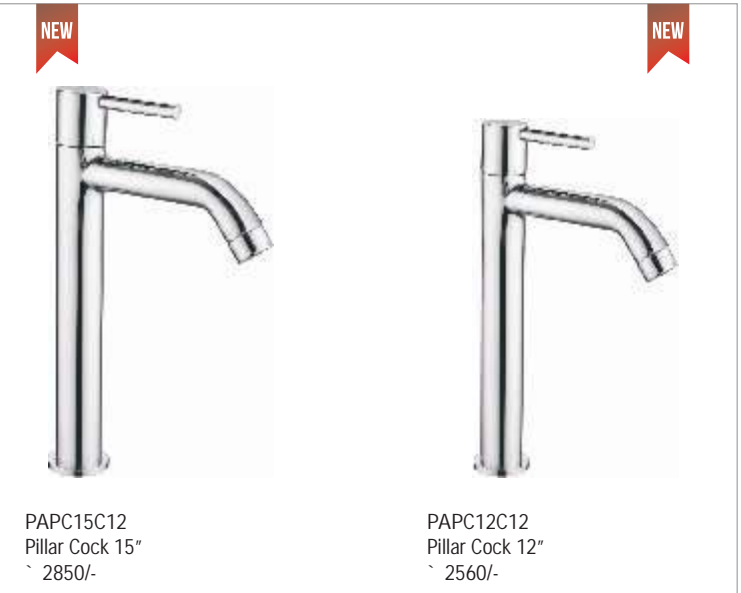

PAPC15C12
Pillar Cock 15"
` 2850/-

PAPC12C12
Pillar Cock 12"
` 2560/-

PASN15C12
Swan Neck Swing Spout
with Swivel Permix
` 2510/-

PAHA15C12
Handle (Brass)
` 370/-

PASC15C12
Sink Cock Swinging Spout
with Swivel Permix
` 2510/-