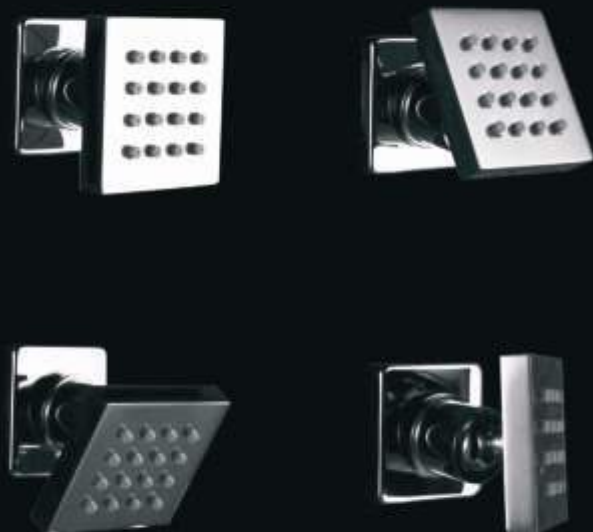

SHAV08A21
Avon Shower 8"x8"
` 1390/-

SHRI04A31
Ripple Shower 4"x4"
` 650/-

SHRI06A31
Ripple Shower 6"x6"
` 970/-

SHRI08A31
Ripple Shower 8"x8"
` 1390/-

SHRI10A31
Ripple Shower 10"x10"
` 2760/-

SQUARE BRASS
BODY JET