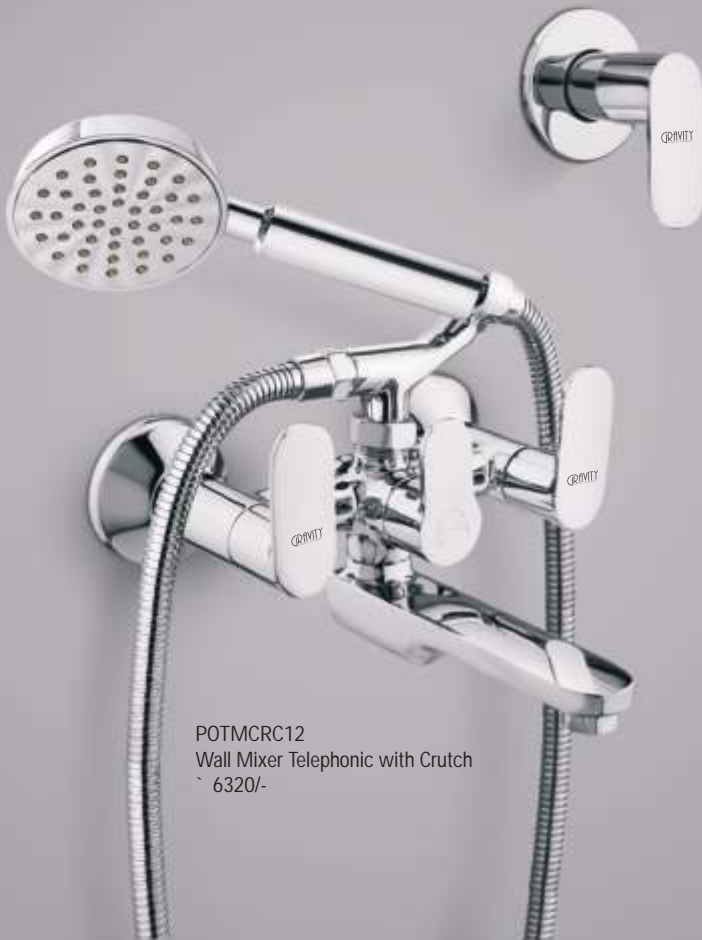

DEPOHFC12
Diverter Exposed High Flow
` 2800/-

PBDIHFC12
High Flow Concealed Diverter
` 7890/-

PBSPPCL12
Wall Spout Plain with Flange
` 1900/-

PBSPTTC12
Wall Spout Tip Ton with Flange
` 2770/-

*Scan for Product Drawings
& Dimensions*