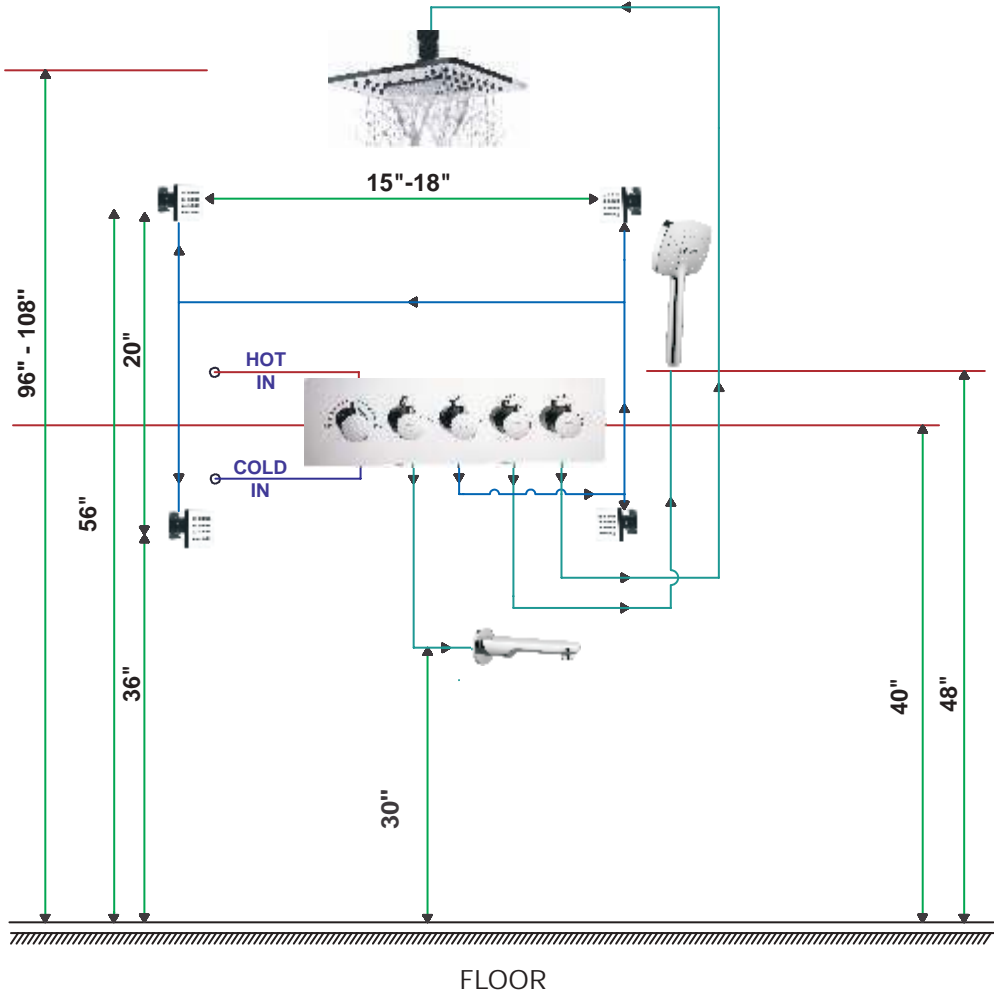

4 FUNCTION DIVERTER CONCEPT-2

35070/-