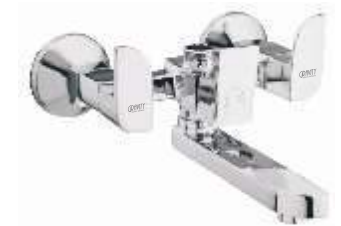

TYTM15C12
Wall Mixer Telephonic without Bend
` 5850/-