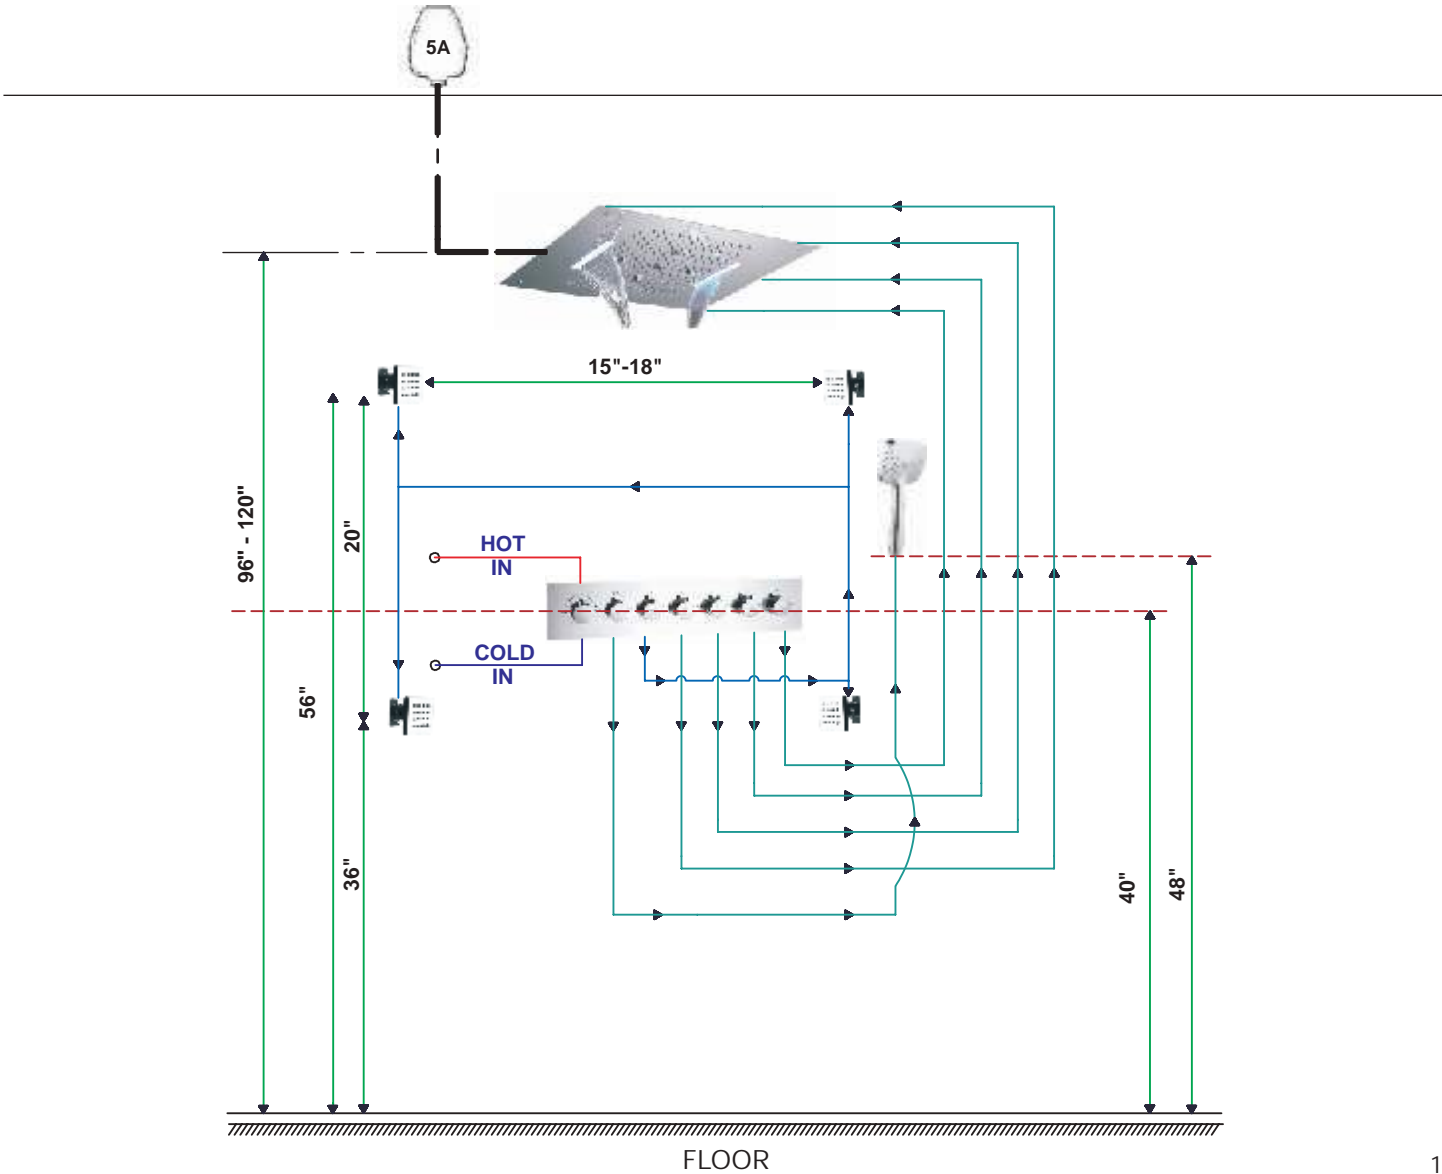

BSBS04A11 → iv
Body Shower
1080/-

1.95"x1.95"

24.49"

DIMF06A21 →
6 Function Diverter
33930/-

TS09XXA51
Hand Shower
1140/-