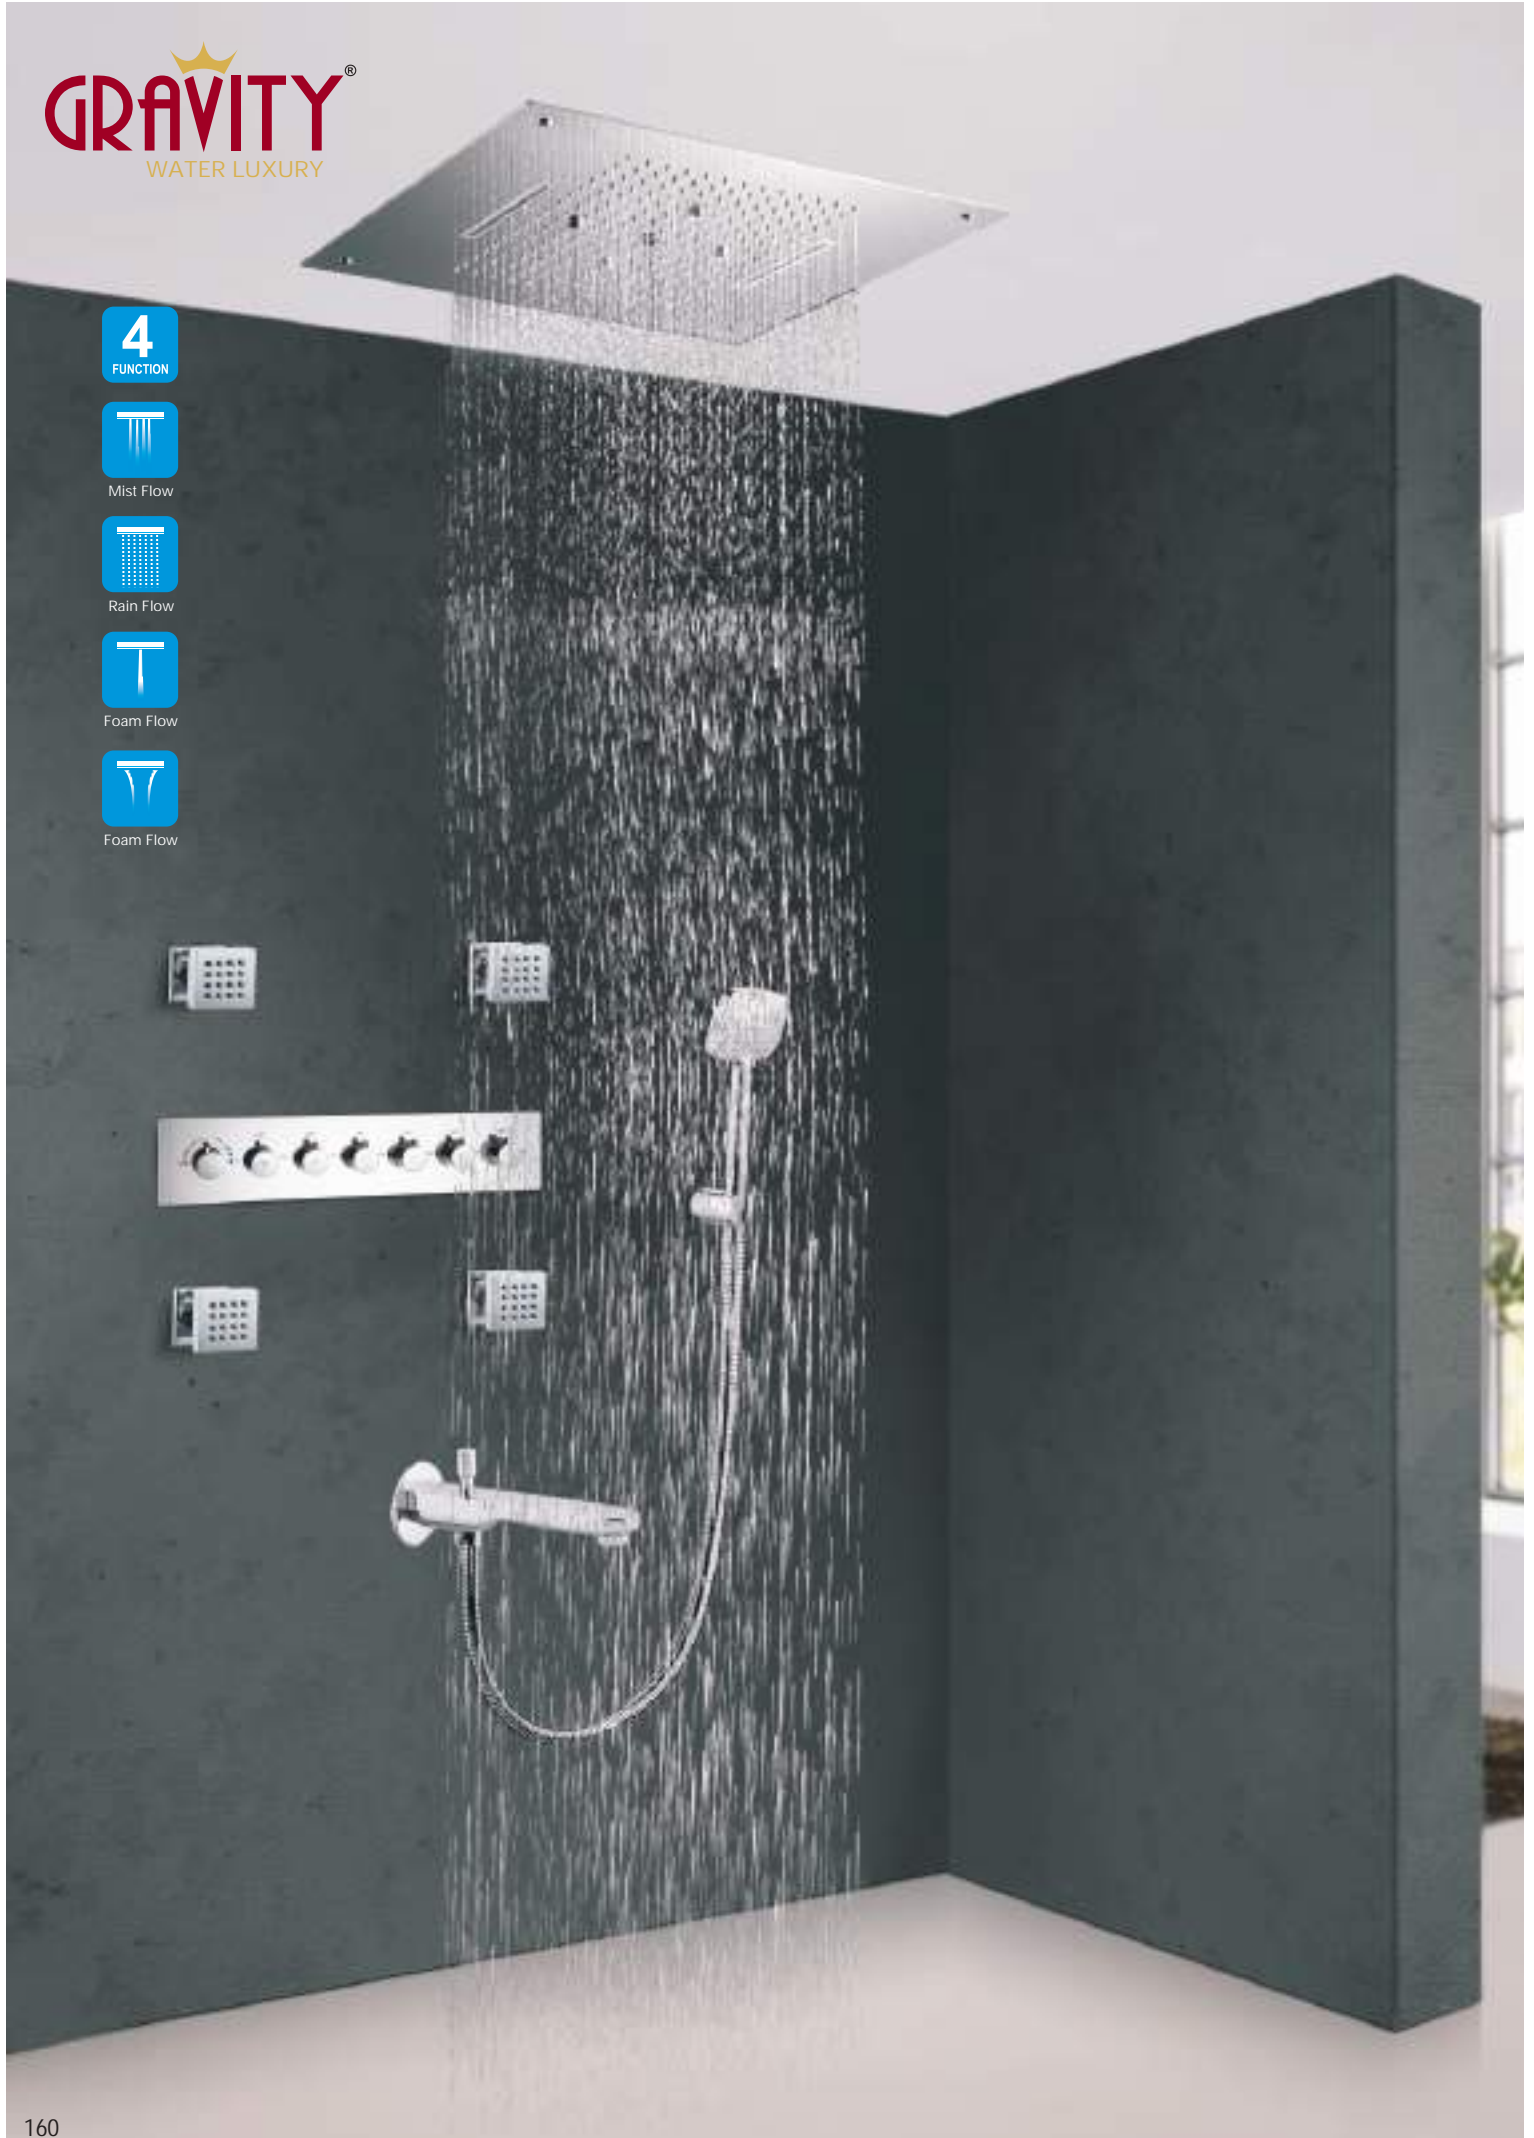

SHWF55A21 →
4 Function Shower
30980/-

DIMF05A21 →
5 Function Diverter
30980/-

1.95"x1.95" ← BSBS04A11
Body Shower
1080/-

4
FUNCTION

Mist Flow

Rain Flow

Foam Flow

Foam Flow