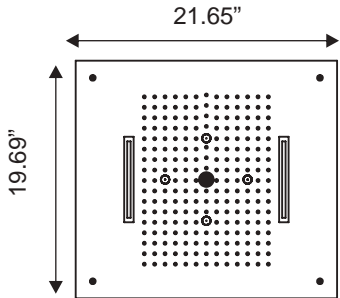

6 FUNCTION DIVERTER CONCEPT-1

69340/-

SHMF55A31
4 Function Shower
30980/-