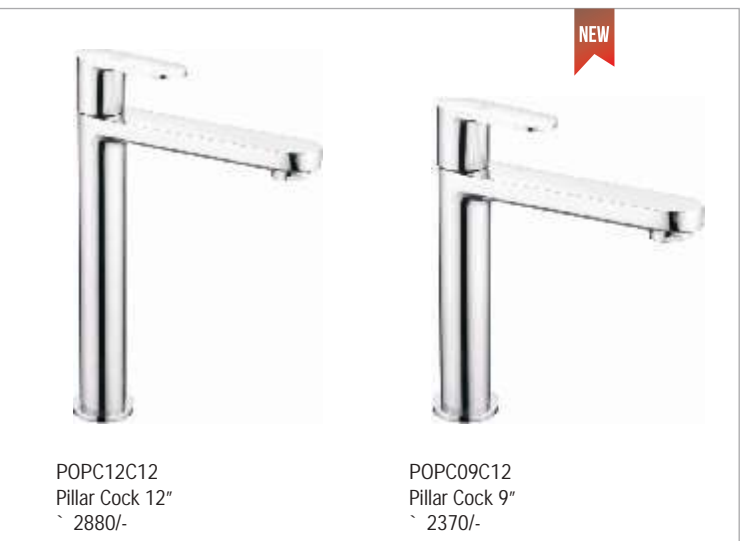

BASIN COLLECTION PORUS