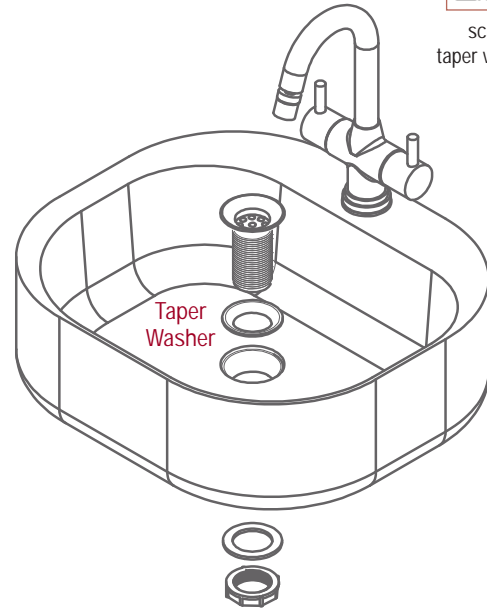

TTGR10A41
 Gravity Teflon Tape 10 mtr. Yellow
 ` 34/-

TTGSXXA41
 Gravity G-Seal
 ` 6/-

Introducing Revolutionary
Taper Washer for Waste Coupling

scan to see
taper washer Video

NEW DESIGN
WITH
TAPER WASHER
DOUBLE WASHER