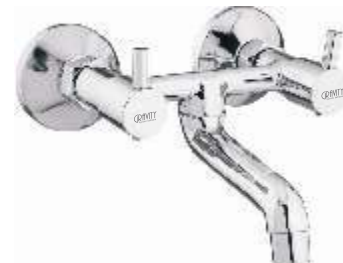

MVHA15C12
Handle (Brass)
` 280/-

EENT15C12
Wall Mixer Non Telephonic
` 3200/-