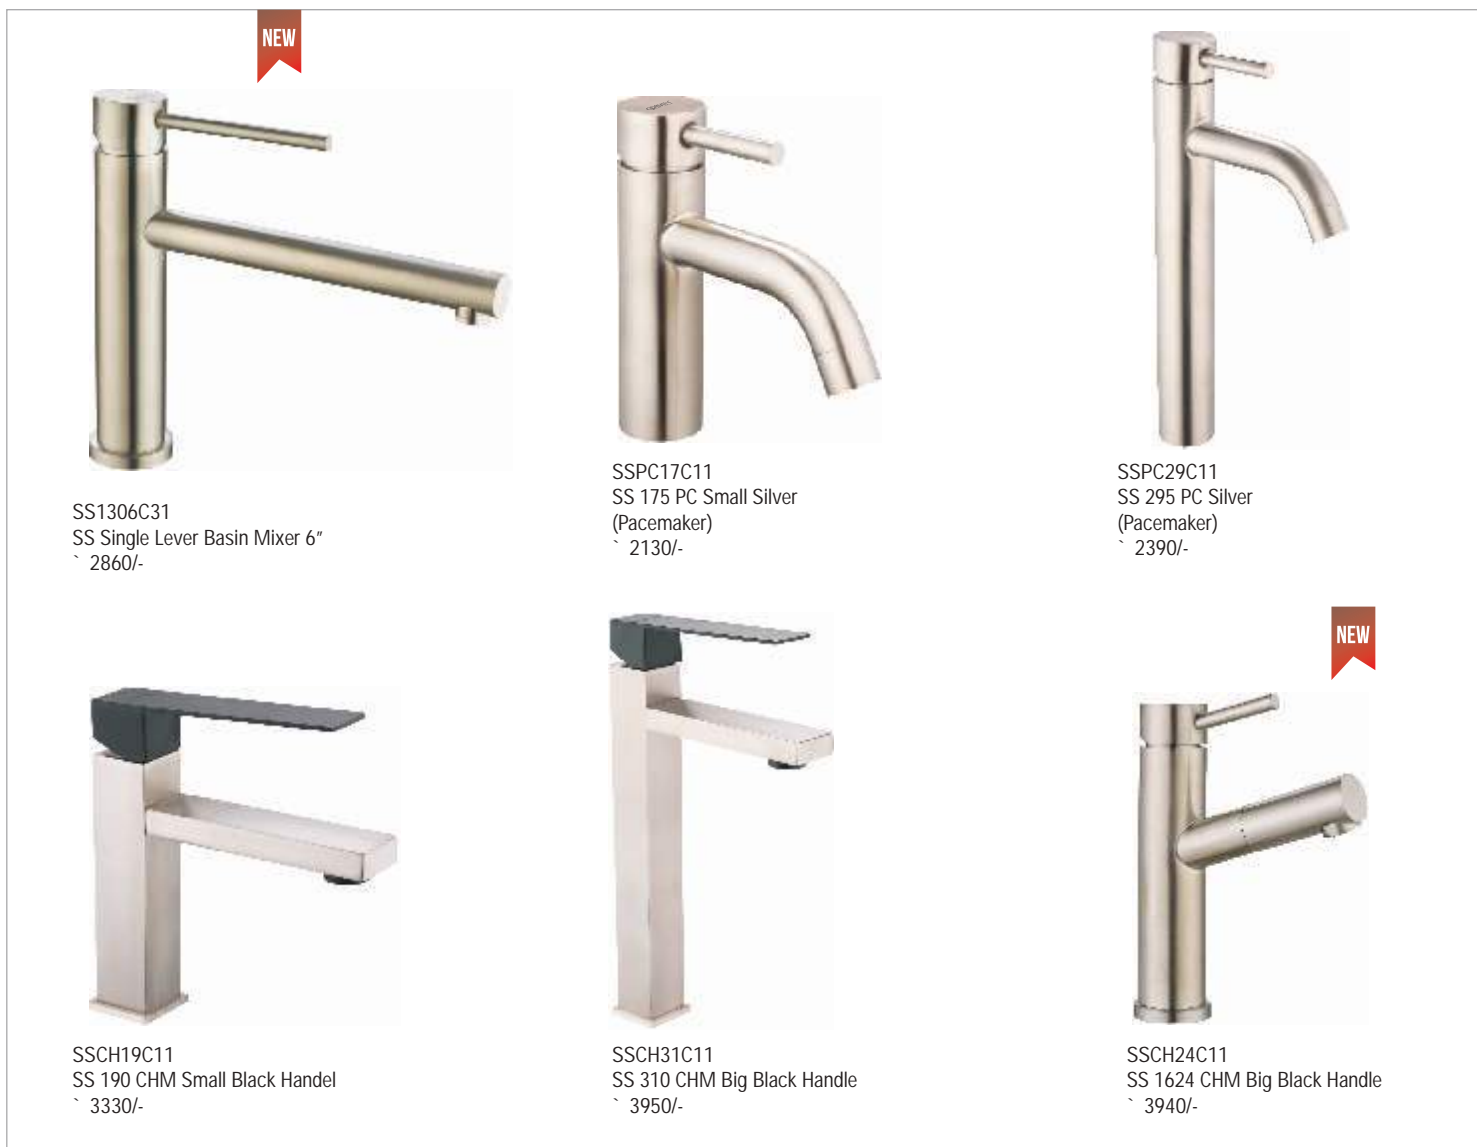

Stainless steel faucet's thin surface and dense chromium-rich oxide film makes the stainless steel pipe corrosion resistance whether being used with soft water or underground water.

BRUSHED
FINISH

SS1412C31
Single Lever Basin Mixer 12"
` 3760/-