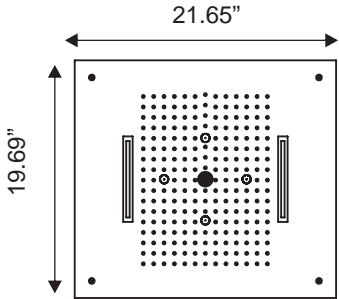

SHWF55A21 →
4 Function Shower
30980/-

DIMF05A21 →
5 Function Diverter
30980/-

1.95"x1.95" ← BSBS04A11
Body Shower
1080/-

4
FUNCTION

Mist Flow

Rain Flow

Foam Flow

Foam Flow