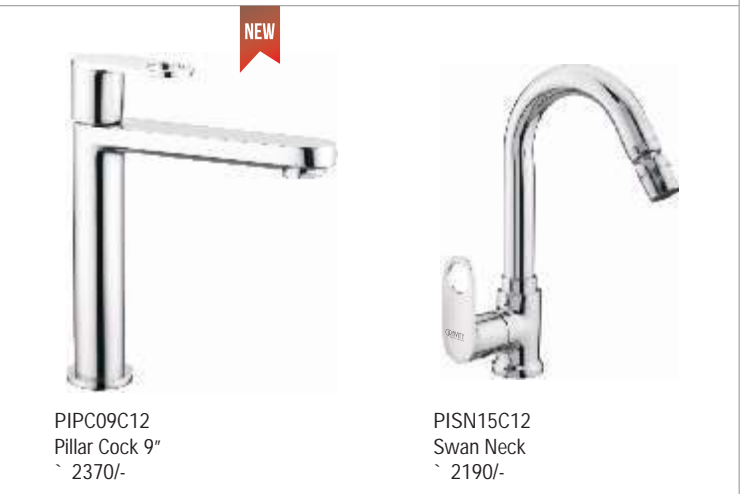

PIPC15C12
Pillar Cock 15"
` 3140/-

PIPC12C12
Pillar Cock 12"
` 2880/-

PIPC09C12
Pillar Cock 9"
` 2370/-

PISN15C12
Swan Neck
` 2190/-