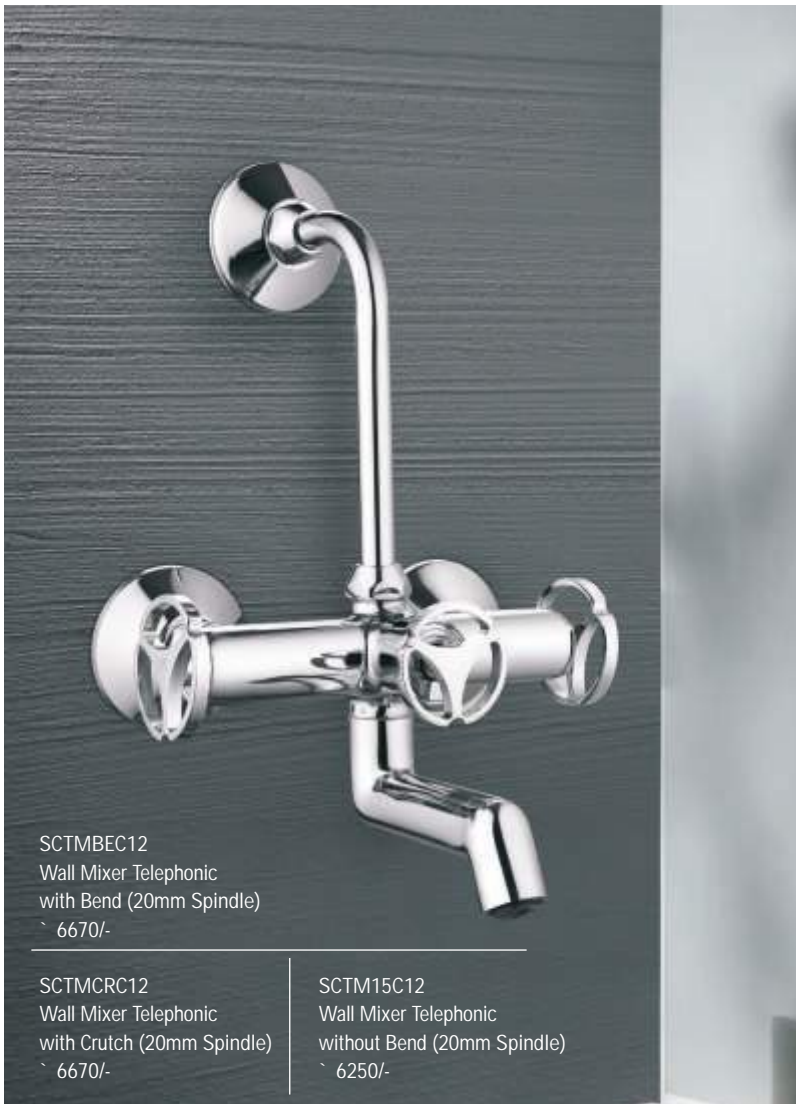

SCTMBEC12
Wall Mixer Telephonic
with Bend (20mm Spindle)
` 6670/-

SCTMCRC12
Wall Mixer Telephonic
with Crutch (20mm Spindle)
` 6670/-

SCTM15C12
Wall Mixer Telephonic
without Bend (20mm Spindle)
` 6250/-