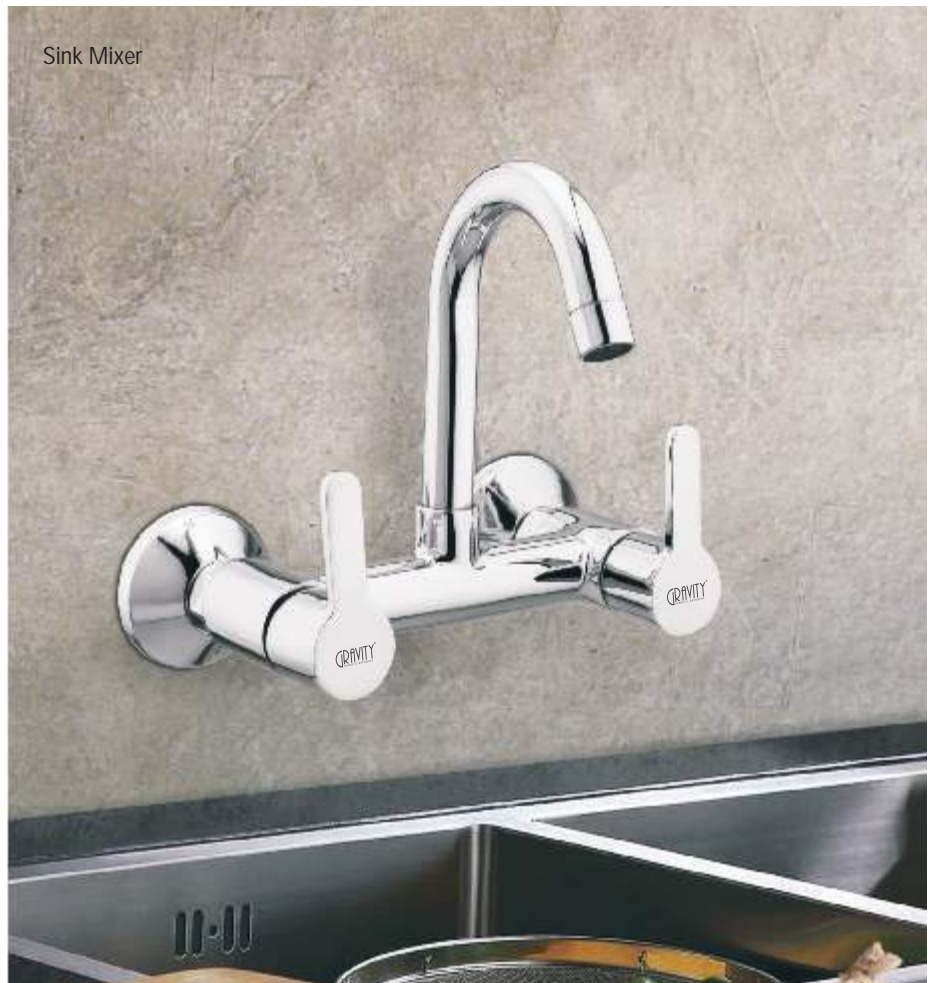

SINK FAUCET TYPE

- Sink Mixer
- Sink Mixer Table Mounted
- Single Lever Sink Mixer
- Sink Cock

Sink Mixer