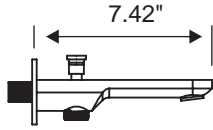

TS09XXA51
Hand Shower
1140/-

DIMF05A21
5 Function Diverter
30980/-