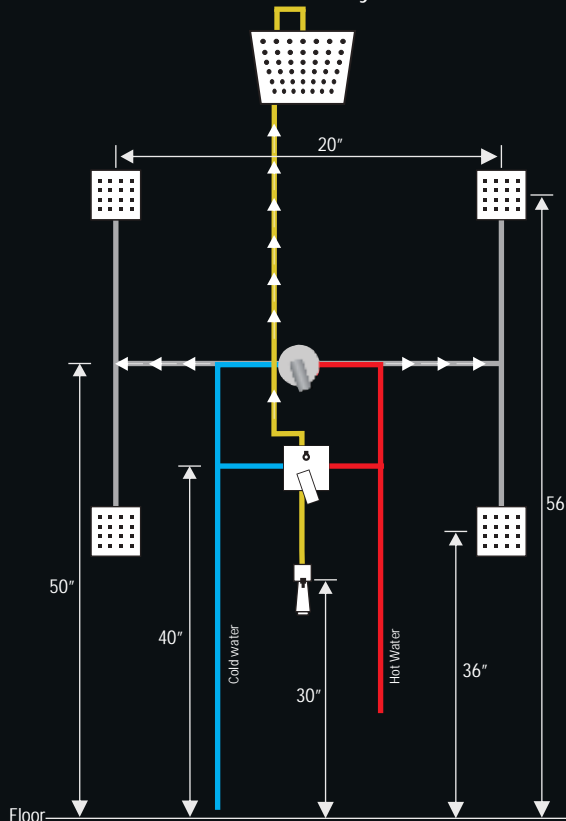

Installation of Body Shower