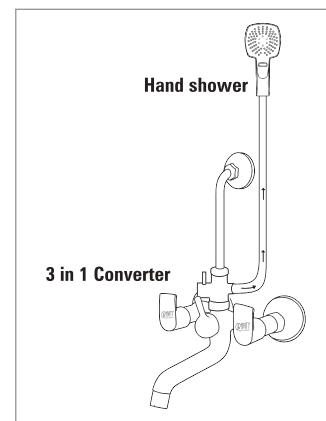

Use of 3 in 1 Telephonic Mixer